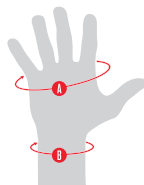

MEASUREMENT INSTRUCTIONS

Knee Pads:

A Measure the circumference of the leg 4" or 10 cm **above** the center of the knee.

B Measure the circumference of the leg 4" or 10 cm **below** the center of the knee.

Elbow Pads:

A Measure the circumference of the arm 4" or 10 cm **above** the center of the knee.

B Measure the circumference of the arm 4" or 10 cm **below** the center of the knee.

Wrist Guard:

A Measure the circumference of the hand just below the knuckles.

B Measure the circumference from the center of the wrist.

JUNIOR PAD SET - UNISEX

PAD SIZING	XSMALL		SMALL	
	A	B	A	B
KNEE	9" - 10.5" 23 - 27 cm	8.25" - 9.75" 21 - 25 cm	10.5" - 12.25" 27 - 31 cm	9.75" - 11.5" 25 - 29 cm
ELBOW	7.5" - 8.5" 19 - 22 cm	6.75" - 7.75" 17 - 20 cm	8.5" - 10" 22 - 25 cm	7.75" - 9" 20 - 23 cm
WRIST	6" - 6.75" 15 - 17 cm	4.75" - 5.5" 12 - 14 cm	6.75" - 7.5" 17 - 19 cm	5.5" - 6.25" 14 - 16 cm