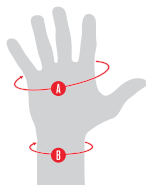

MEASUREMENT INSTRUCTIONS

Knee Pads:

A Measure the circumference of the leg 4" or 10 cm **above** the center of the knee.

B Measure the circumference of the leg 4" or 10 cm **below** the center of the knee.

Elbow Pads:

A Measure the circumference of the arm 4" or 10 cm **above** the center of the knee.

B Measure the circumference of the arm 4" or 10 cm **below** the center of the knee.

Wrist Guard:

A Measure the circumference of the hand just below the knuckles.

B Measure the circumference from the center of the wrist.

K2 PRIME PAD SET - WOMEN'S

PAD SIZING	SMALL		MEDIUM		LARGE		X-LARGE	
	A	B	A	B	A	B	A	B
KNEE	13" - 14.5" 33 - 37 cm	11.75" - 13" 30 - 33 cm	14.5" - 16" 37 - 41 cm	13" - 14" 33 - 36 cm	16" - 17.75" 41 - 45 cm	14" - 15.25" 36 - 39 cm	17.75" - 19.25" 45 - 49 cm	15.25" - 16.5" 39 - 42 cm
ELBOW	8.25" - 9.5" 21 - 24 cm	7.75" - 9" 20 - 23 cm	9.5" - 10.5" 24 - 27 cm	9" - 10.25" 23 - 26 cm	10.5" - 11.75" 27 - 30 cm	10.25" - 11.5" 26 - 29 cm	11.75" - 13" 30 - 33 cm	11.5" - 12.5" 29 - 32 cm
WRIST	7" - 7.75" 18 - 20 cm	6" - 6.75" 15 - 17 cm	7.75" - 8.75" 20 - 22 cm	6.75" - 7.5" 17 - 19 cm	8.75" - 9.5" 22 - 24 cm	7.5" - 8.25" 19 - 21 cm	9.5" - 10.25" 24 - 26 cm	8.25" - 9" 21 - 23 cm