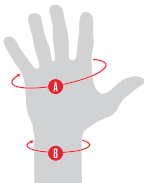

Wrist Gaurd:

- **A** Measure the circumference of the hand just below the knuckles.
- **B** Measure the circumference from the center of the wrist.