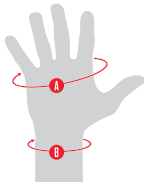

Wrist Guard:

- **A** Measure the circumference of the hand just below the knuckles.
- **B** Measure the circumference from the center of the wrist.