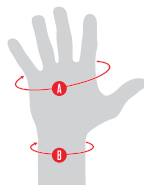

MEASUREMENT INSTRUCTIONS

Knee Pads:

A Measure the circumference of the leg 4" or 10 cm **above** the center of the knee.

B Measure the circumference of the leg 4" or 10 cm **below** the center of the knee.

Elbow Pads:

A Measure the circumference of the arm 4" or 10 cm **above** the center of the knee.

B Measure the circumference of the arm 4" or 10 cm **below** the center of the knee.

Wrist Guard:

A Measure the circumference of the hand just below the knuckles.

B Measure the circumference from the center of the wrist.

K2 PRIME PAD SET - MEN'S

PAD SIZING	SMALL		MEDIUM		LARGE		X-LARGE	
	A	B	A	B	A	B	A	B
KNEE	13.25" - 15" 34 - 38 cm	12" - 13.25" 31 - 34 cm	15" - 16.25" 38 - 42 cm	13.25" - 14.5" 34 - 37 cm	16.5" - 18" 42 - 46 cm	14.5" - 15.75" 37 - 40 cm	18" - 19.75" 46 - 50 cm	15.75" - 17" 40 - 43 cm
ELBOW	8.5" - 9.75" 22 - 25 cm	8.25" - 9.5" 21 - 24 cm	9.75" - 11" 25 - 28 cm	9.5" - 10.75" 24 - 27 cm	11" - 12.25" 28 - 31 cm	10.75" - 11.75" 27 - 30 cm	12.25" - 13.25" 31 - 34 cm	11.75" - 13" 30 - 33 cm
WRIST	7.5" - 8.5" 19 - 21 cm	6.25" - 7" 16 - 18 cm	8.25" - 9.25" 21 - 23 cm	7" - 7.75" 18 - 20 cm	9.25" - 10" 23 - 25 cm	7.75" - 8.5" 20 - 22 cm	10" - 10.75" 25 - 27 cm	8.5" - 9.5" 22 - 24 cm