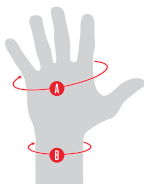

Wrist Guard:

A Measure the circumference of the hand just below the knuckles.

B Measure the circumference from the center of the wrist.