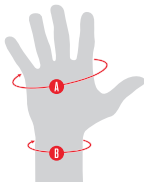

MEASUREMENT INSTRUCTIONS

Knee Pads:

A Measure the circumference of the leg 4" or 10 cm **above** the center of the knee.

B Measure the circumference of the leg 4" or 10 cm **below** the center of the knee.

Elbow Pads:

A Measure the circumference of the arm 4" or 10 cm **above** the center of the knee.

B Measure the circumference of the arm 4" or 10 cm **below** the center of the knee.

Wrist Guard:

A Measure the circumference of the hand just below the knuckles.

B Measure the circumference from the center of the wrist.

K2 PERFORMANCE PAD SET - WOMEN'S

PAD SIZING	SMALL		MEDIUM		LARGE		X-LARGE	
	A	B	A	B	A	B	A	B
KNEE	13.25" - 15" 34 - 38 cm	12" - 13.25" 31 - 34 cm	15" - 16.5" 38 - 42 cm	13.25" - 14.5" 34 - 37 cm	16.5" - 18" 42 - 46 cm	14.5" - 15.75" 37 - 40 cm	18 - 19.75" 46 - 50 cm	15.75" - 17" 40 - 43 cm
ELBOW	8.25" - 9.5" 21 - 24 cm	7.75" - 9" 20 - 23 cm	9.5" - 10.75" 24 - 27 cm	9" - 10.25" 23 - 26 cm	10.75" - 11.75" 27 - 30 cm	10.25" - 11.5" 26 - 29 cm	11.75" - 13" 30 - 33 cm	11.5" - 12.5" 29 - 32 cm
WRIST	7" - 7.75" 18 - 20 cm	6" - 6.75" 15 - 17 cm	7.75" - 8.75" 20 - 22 cm	6.75" - 7.5" 17 - 19 cm	8.75" - 9.5" 22 - 24 cm	7.5" - 8.25" 19 - 21 cm	9.5" - 10.25" 24 - 26 cm	8.25" - 9" 21 - 23 cm