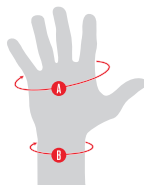

Wrist Guard:

A Measure the circumference of the hand just below the knuckles.

B Measure the circumference from the center of the wrist.