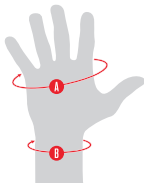

Wrist Guard:

- **A** Measure the circumference of the hand just below the knuckles.
- **B** Measure the circumference from the center of the wrist.