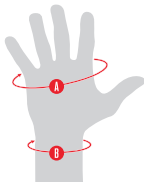

Wrist Guard:

A Measure the circumference of the hand just below the knuckles.

B Measure the circumference from the center of the wrist.