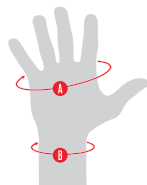

MEASUREMENT INSTRUCTIONS

Knee Pads:

A Measure the circumference of the leg 4" or 10 cm **above** the center of the knee.

B Measure the circumference of the leg 4" or 10 cm **below** the center of the knee.

Elbow Pads:

A Measure the circumference of the arm 4" or 10 cm **above** the center of the knee.

B Measure the circumference of the arm 4" or 10 cm **below** the center of the knee.

Wrist Gaurd:

A Measure the circumference of the hand just below the knuckles.

B Measure the circumference from the center of the wrist.

K2 PERFORMANCE PAD SET - MEN'S

PAD SIZING	SMALL		MEDIUM		LARGE		X-LARGE	
	A	B	A	B	A	B	A	B
KNEE	13.75" - 15.25" 35 - 39 cm	13" - 14" 33 - 36 cm	15.25" - 17" 39 - 43 cm	14" - 15.25" 36 - 39 cm	17" - 18.5" 43 - 47 cm	15.25" - 16.5" 39 - 42 cm	18.5" - 20" 47 - 51 cm	16.5" - 17.75" 42 - 46 cm
ELBOW	8.5" - 9.75" 22 - 25 cm	8.25" - 9.25" 21 - 24 cm	9.75" - 11" 25 - 28 cm	9.25" - 10.5" 24 - 27 cm	11" - 12.25" 28 - 31 cm	10.5" - 11.75" 27 - 30 cm	12.25" - 13.25" 31 - 34 cm	11.75" - 13" 30 - 33 cm
WRIST	7.5" - 8.25" 19 - 21 cm	6.25" - 7" 16 - 18 cm	8.25" - 9.25" 21 - 23 cm	7" - 7.5" 18 - 20 cm	9.25" - 10" 23 - 25 cm	7.75" - 8.5" 20 - 22 cm	10" - 10.75" 25 - 27 cm	8.5" - 9.5" 22 - 24 cm