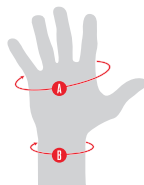

MEASUREMENT INSTRUCTIONS

Knee Pads:

A Measure the circumference of the leg 4" or 10 cm **above** the center of the knee.

B Measure the circumference of the leg 4" or 10 cm **below** the center of the knee.

Elbow Pads:

A Measure the circumference of the arm 4" or 10 cm **above** the center of the knee.

B Measure the circumference of the arm 4" or 10 cm **below** the center of the knee.

Wrist Guard:

A Measure the circumference of the hand just below the knuckles.

B Measure the circumference from the center of the wrist.

CHARM PRO JR PAD SET - GIRL'S

PAD SIZING	XSMALL		SMALL	
	A	B	A	B
KNEE	9" - 10.5" 23 - 27 cm	8.25" - 9.75" 21 - 25 cm	10.5" - 12.25" 27 - 31 cm	9.75" - 11.5" 25 - 29 cm
ELBOW	7.5" - 8.5" 19 - 22 cm	6.75" - 7.75" 17 - 20 cm	8.5" - 10" 22 - 25 cm	7.75" - 9" 20 - 23 cm
WRIST	6" - 6.75" 15 - 17 cm	4.75" - 5.5" 12 - 14 cm	6.75" - 7.5" 17 - 19 cm	5.5" - 6.25" 14 - 16 cm