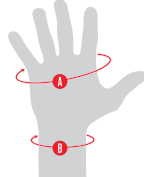

Wrist Guard:

A Measure the circumference of the hand just below the knuckles.

B Measure the circumference from the center of the wrist.