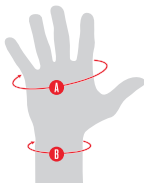

MEASUREMENT INSTRUCTIONS

Knee Pads:

A Measure the circumference of the leg 4" or 10 cm **above** the center of the knee.

B Measure the circumference of the leg 4" or 10 cm **below** the center of the knee.

Elbow Pads:

A Measure the circumference of the arm 4" or 10 cm **above** the center of the knee.

B Measure the circumference of the arm 4" or 10 cm **below** the center of the knee.

Wrist Guard:

A Measure the circumference of the hand just below the knuckles.

B Measure the circumference from the center of the wrist.

EXO 4.1 JUNIOR PAD SET - UNISEX

PAD SIZING	XSMALL		SMALL	
	A	B	A	B
KNEE	9" - 10.5" 23 - 27 cm	8.25" - 9.75" 21 - 25 cm	10.5" - 12.25" 27 - 31 cm	9.75" - 11.5" 25 - 29 cm
ELBOW	7.5" - 8.5" 19 - 22 cm	6.75" - 7.75" 17 - 20 cm	8.5" - 10" 22 - 25 cm	7.75" - 9" 20 - 23 cm
WRIST	6" - 6.75" 15 - 17 cm	4.75" - 5.5" 12 - 14 cm	6.75" - 7.5" 17 - 19 cm	5.5" - 6.25" 14 - 16 cm