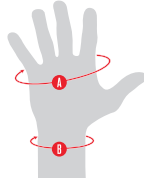

Wrist Guard:

A Measure the circumference of the hand just below the knuckles.

B Measure the circumference from the center of the wrist.