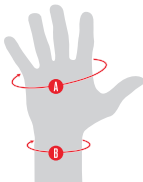

Elbow Pads:

A Measure the circumference of the arm 4" or 10 cm **above** the center of the knee.

B Measure the circumference of the arm 4" or 10 cm **below** the center of the knee.

Wrist Guard:

A Measure the circumference of the hand just below the knuckles.

B Measure the circumference from the center of the wrist.

EXO JUNIOR PAD SET - UNISEX

PAD SIZING	XSMALL		SMALL	
	A	B	A	B
KNEE	9" - 10.5" 23 - 27 cm	8.25" - 9.75" 21 - 25 cm	10.5" - 12.25" 27 - 31 cm	9.75" - 11.5" 25 - 29 cm
ELBOW	7.5" - 8.5" 19 - 22 cm	6.75" - 7.75" 17 - 20 cm	8.5" - 10" 22 - 25 cm	7.75" - 9" 20 - 23 cm
WRIST	6" - 6.75" 15 - 17 cm	4.75" - 5.5" 12 - 14cm	6.75" - 7.5" 17 - 19 cm	5.5" - 6.25" 14 - 16 cm