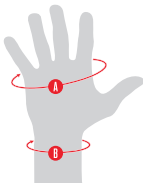

MEASUREMENT INSTRUCTIONS

Knee Pads:

- A** Measure the circumference of the leg 4" or 10 cm **above** the center of the knee.
- B** Measure the circumference of the leg 4" or 10 cm **below** the center of the knee.

Elbow Pads:

- A** Measure the circumference of the arm 4" or 10 cm **above** the center of the knee.
- B** Measure the circumference of the arm 4" or 10 cm **below** the center of the knee.

Wrist Guard:

- A** Measure the circumference of the hand just below the knuckles.
- B** Measure the circumference from the center of the wrist.

MOTO PAD SET - MEN'S

PAD SIZING	SMALL		MEDIUM		LARGE		X-LARGE	
	A	B	A	B	A	B	A	B
KNEE	13.75" - 15.25" 35 - 39 cm	12.5" - 14" 32 - 36 cm	15.25" - 17" 39 - 43 cm	14" - 15.75" 36 - 40 cm	17" - 18.75" 43 - 48 cm	15.75" - 17.75" 40 - 45 cm	18.75" - 20.75" 48 - 53 cm	17.75" - 19.5" 45 - 50 cm
ELBOW	9.5" - 10.5" 24 - 27 cm	9" - 10.25" 23 - 26 cm	10.5" - 11.75" 27 - 30 cm	10.25" - 11.25" 26 - 29 cm	11.75" - 13.25" 30 - 34 cm	11.25" - 13" 29 - 33 cm	13.25" - 15" 34 - 38 cm	13" - 14.5" 33 - 37 cm
WRIST	7.5" - 8.25" 19 - 21 cm	6.25" - 7" 16 - 18 cm	8.25" - 9.25" 21 - 23 cm	7" - 7.75" 18 - 20 cm	9.25" - 10" 23 - 25 cm	7.75" - 8.5" 20 - 22 cm	10" - 10.75" 25 - 27 cm	8.5" - 9.5" 22 - 24 cm